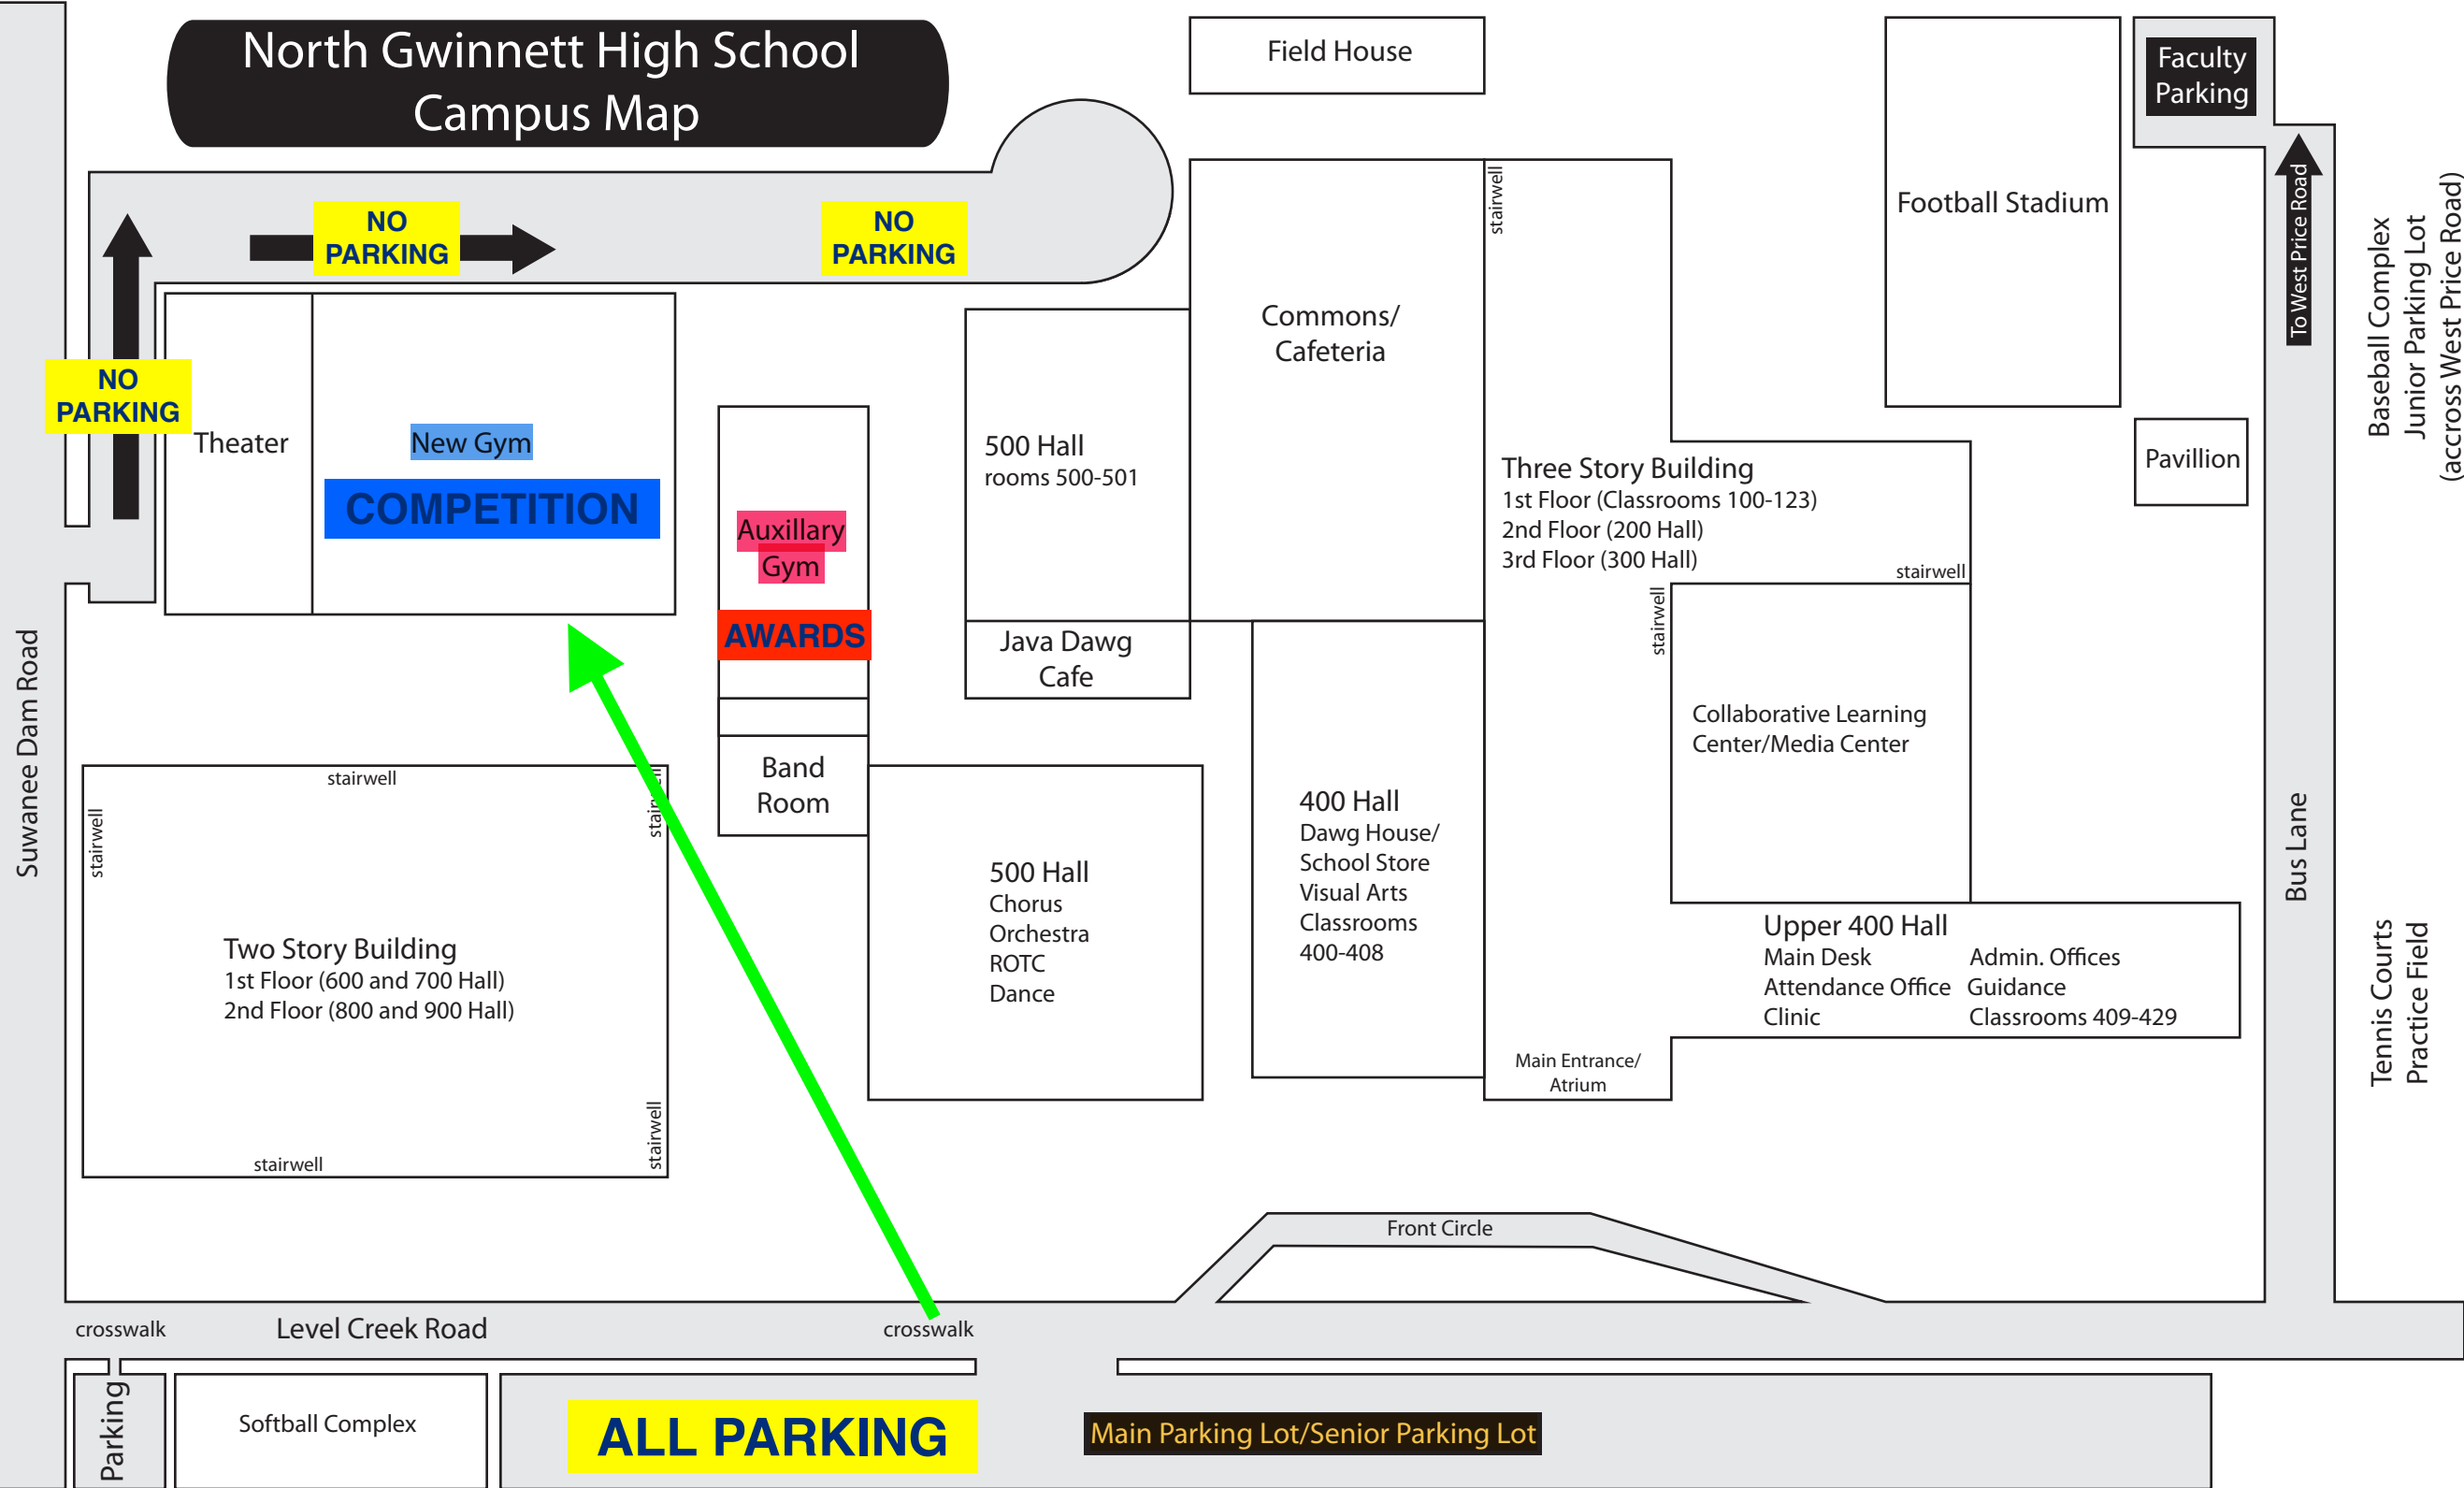

North Gwinnett High School Campus Map

NO PARKING

NO PARKING

NO PARKING

COMPETITION

Auxillary Gym

AWARDS

ALL PARKING

Main Parking Lot/Senior Parking Lot